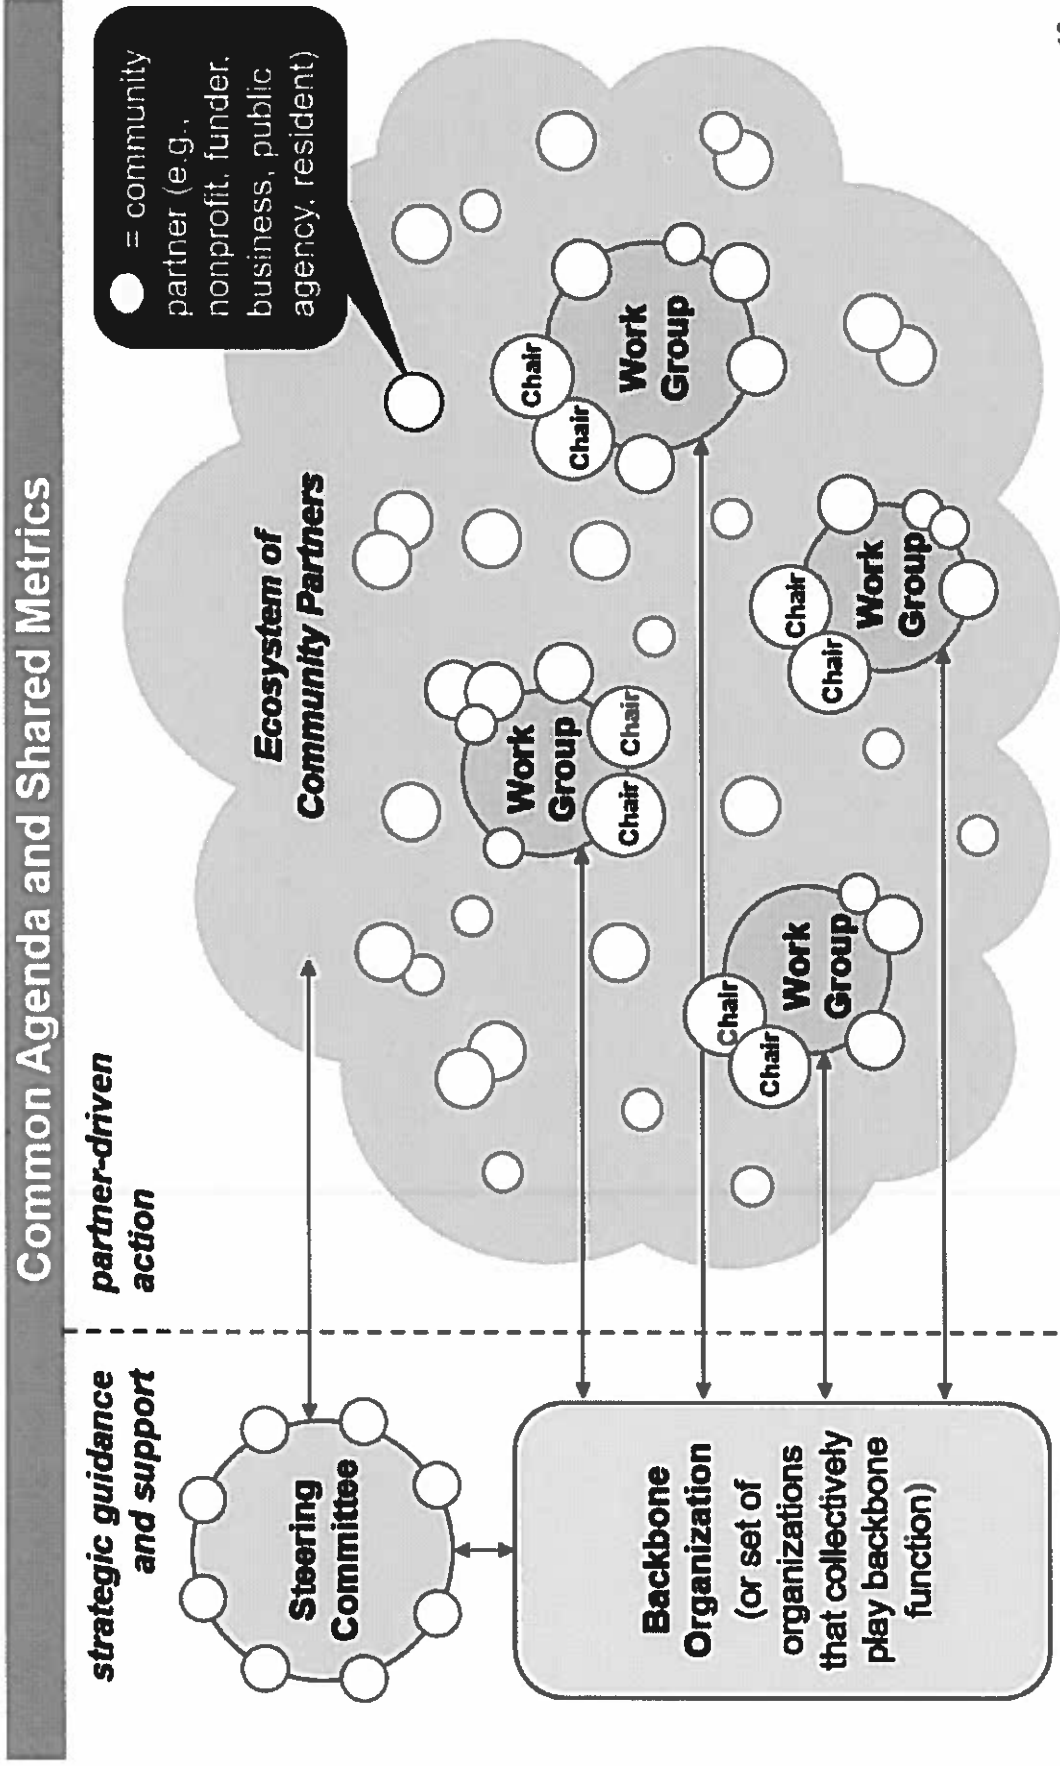

Collective Impact Infrastructure: Structuring for Intentionality and Uncertainty

• Adapted from *Listening to the Stars: The Constellation Model of Collaborative Social Change*, by Tonya Surman and Mark Surman, 2008.